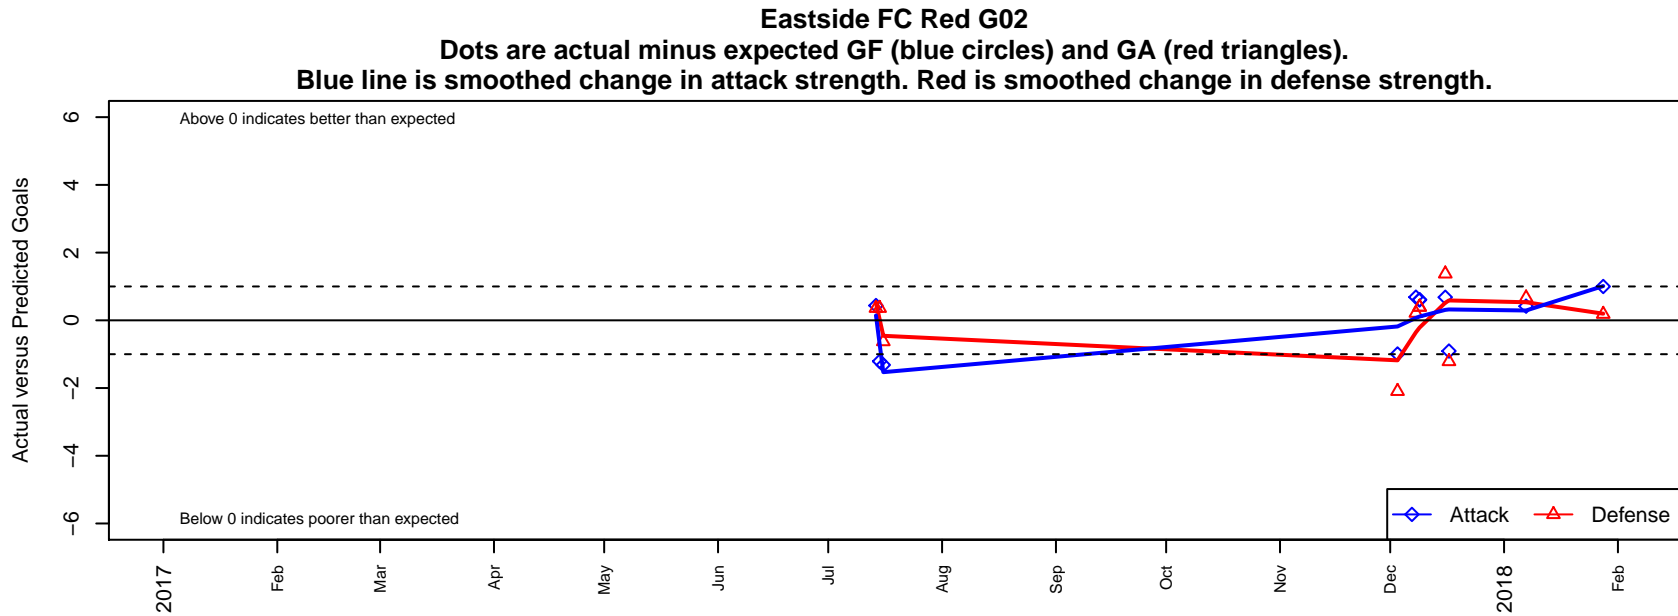

**attack and defense variance (black dot)
relative to other teams
and top 10 in region**

**attack and defense rating
relative to others at age
and all opponents in last 13 months**

Eastside FC Red G02

Eastside FC
Preston, WA
G02 total strength=1923
attack=41.36 defense=58.26
fall league = RCL G02 Div 1
notes= Lombard 2016

alt names used:
EASTSIDE FC 02 EASTSIDE REIGN A2 (WA)
EASTSIDE FC G02 REIGN ACEDEMY 2 (WA)
G02 Eastside Reign A2

Venues played:
2017 Nike Crossfire Challenge Super Group U'
2017 RCL G02 Div 1
2017 Timbers Winter Showcase 2002 FWRL U