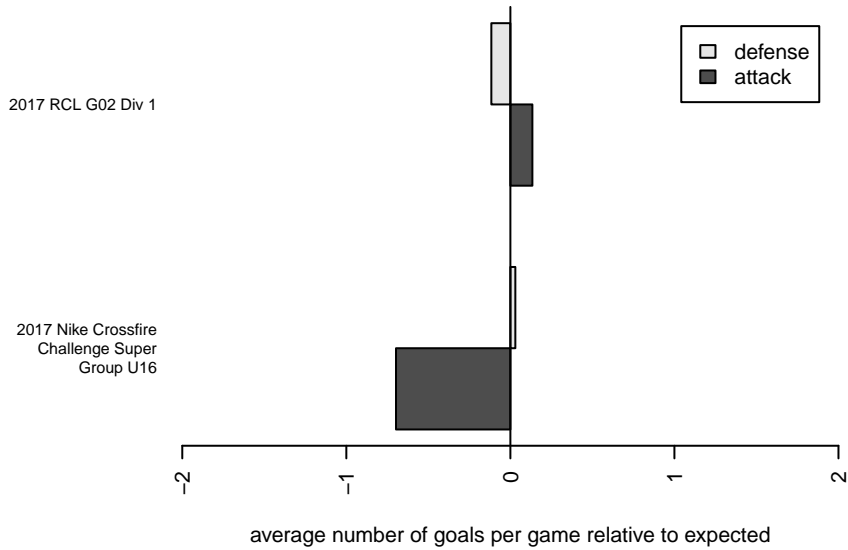

Eastside FC Red G02

Eastside FC
 Preston, WA
 G02 total strength=1923
 attack=41.36 defense=58.26
 fall league = RCL G02 Div 1
 notes= Lombard 2016

alt names used:
 EASTSIDE FC 02 EASTSIDE REIGN A2 (WA)
 EASTSIDE FC G02 REIGN ACEDEMY 2 (WA)
 G02 Eastside Reign A2

Venues played:
 2017 Nike Crossfire Challenge Super Group U'
 2017 RCL G02 Div 1
 2017 Timbers Winter Showcase 2002 FWRL U

**attack and defense variance (black dot)
relative to other teams
and top 10 in region**

**attack and defense rating
relative to others at age
and all opponents in last 13 months**

Performance relative to 13 month average

Performance relative to 13 month average

date	home		away		venue	pred.home	pred.away
2018-01-28	PacNW Maroon G02	1	Eastside FC Red G02	2	2017 RCL G02 Div 1	1.18	1.00
2018-01-07	Crossfire Premier A G02	0	Eastside FC Red G02	1	2017 RCL G02 Div 1	0.67	0.58
2017-12-17	Eastside FC Red G02	0	Seattle United Copa G02	2	2017 RCL G02 Div 1	0.91	0.78
2017-12-16	WA Rush G02	0	Eastside FC Red G02	2	2017 RCL G02 Div 1	1.37	1.32
2017-12-09	Eastside FC Red G02	2	Three Rivers SC Black G02	0	2017 RCL G02 Div 1	1.39	0.39
2017-12-09	Three Rivers SC Black G02	0	Eastside FC Red G02	2	2017 Timbers Winter Showcase 2002 FWRL U	0.39	1.39
2017-12-08	Idaho Rush Premier G02	0	Eastside FC Red G02	2	2017 Timbers Winter Showcase 2002 FWRL U	0.21	1.32
2017-12-03	Eastside FC Red G02	0	Blackhills FC Black G02	3	2017 RCL G02 Div 1	0.99	0.91
2017-07-16	WA Rush G02	2	Eastside FC Red G02	0	2017 Nike Crossfire Challenge Super Grou	1.37	1.32
2017-07-15	FC Portland Navy G02	0	Eastside FC Red G02	1	2017 Nike Crossfire Challenge Super Grou	0.36	2.21
2017-07-14	Eastside FC Red G02	1	WPFC ECNL G03	1	2017 Nike Crossfire Challenge Super Grou	0.56	1.36