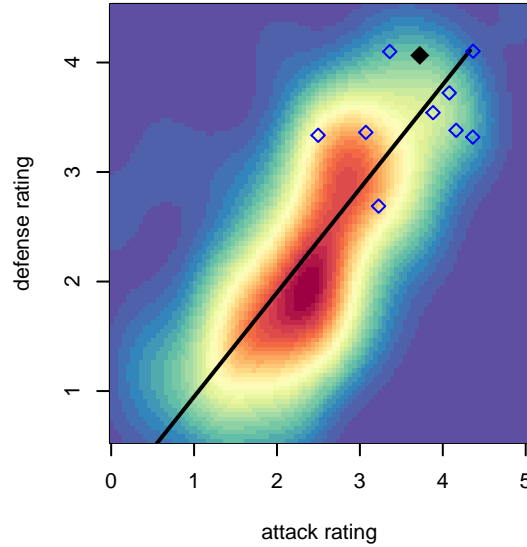

**attack and defense rating
relative to others at age
and all opponents in last 13 months**