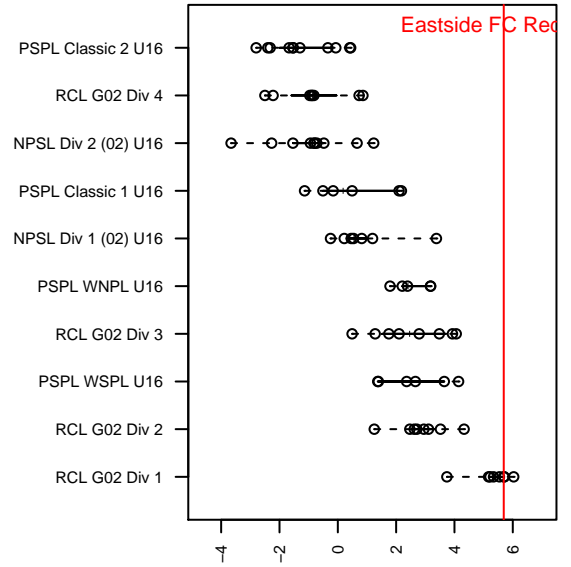

**attack and defense rating
relative to others at age
and all opponents in last 13 months**