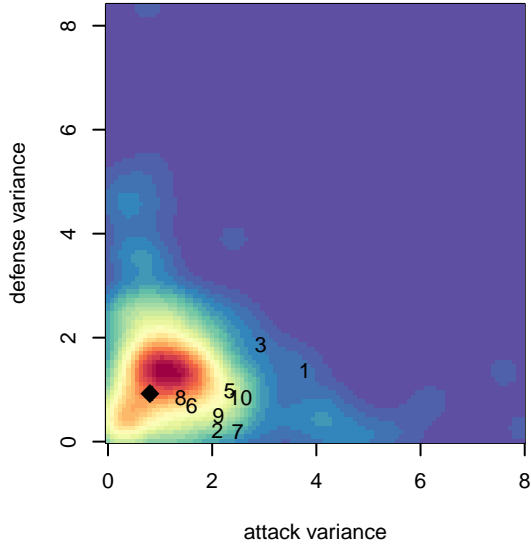

Eastside FC Red G02

Eastside FC
 Preston, WA
 G02 total strength=1923
 attack=41.36 defense=58.26
 fall league = RCL G02 Div 1
 notes= Lombard 2016

alt names used:
 EASTSIDE FC 02 EASTSIDE REIGN A2 (WA)
 EASTSIDE FC G02 REIGN ACEDEMY 2 (WA)
 G02 Eastside Reign A2

Venues played:
 2017 Nike Crossfire Challenge Super Group U'
 2017 RCL G02 Div 1
 2017 Timbers Winter Showcase 2002 FWRL U

**attack and defense variance (black dot)
relative to other teams
and top 10 in region**